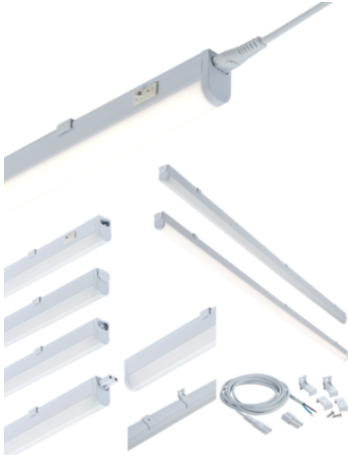

### UCLED13CW

230V 13W LED Linkable Striplight 4000K (838mm)

[www.mlaccessories.co.uk](http://www.mlaccessories.co.uk)

MLA PART CODE	UCLED13CW
DESCRIPTION	230V 13W LED Linkable Striplight 4000K (838mm)
NET WEIGHT (KG)	0.26
FINISH	White
DIFFUSER	Opal
DIMENSIONS (MM)	Length - 838 Width - 22.8 Projection - 36
CONSTRUCTION	Construction - Polycarbonate
CLASS	II
IP RATING	IP20
WATTAGE (W)	13
LAMP TECHNOLOGY	LED
LAMP INCLUDED	Yes
LUMENS (LM)	1020
LUMENS LIGHT SOURCE ONLY (LM)	1530
LUMEN TOLERANCE	5%
EFFICACY (LM/W)	120.2
CIRCUIT WATTAGE (W)	12.7
CCT	4000K
LIGHT COLOUR	Cool White
CRI	>80
SDCM	<6
RUNNING CURRENT (A)	0.094
DISPLACEMENT FACTOR	>0.9
SVM	0.02
PST-LM	0.018
BEAM ANGLE (DEGREES)	145
LIFE SPAN (HRS)	30,000
L70B50 LIFESPAN (HRS)	54,000